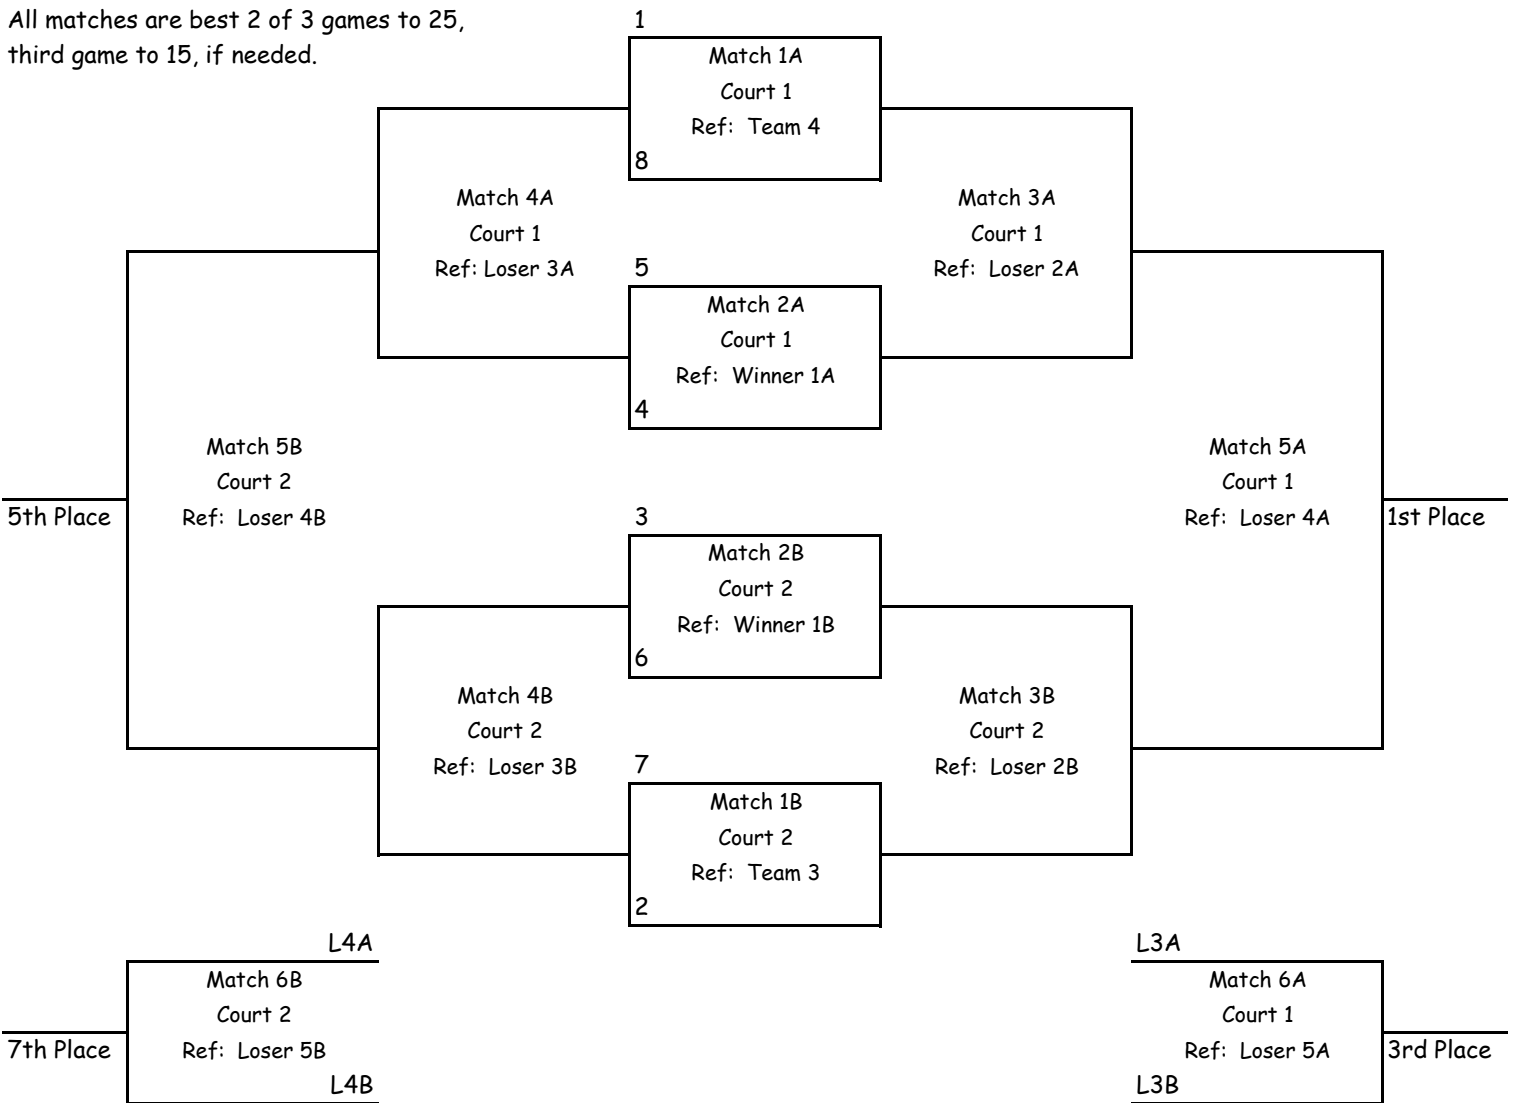

Arizona Region of USA Volleyball

Division:

Site:

Date:

All matches are best 2 of 3 games to 25, third game to 15, if needed.

Ref assignments are listed within the match info.

All coaches must be available to assist their team with their referee and/or scorekeeping duties during their assignments.

The coach must be at the score table for all 16's and under teams.

All members of the ref crew for the match will meet with the R1 prior to the Match START.

The ref team will provide the scorer, libero tracker and score flipper for the table AND the R2 and two linesmen on the court.

The ref crew members will not leave their positions until the match is completed or a teammate replaces them.

SEED	TEAM NAMES	Finish
1		
2		
3		
4		
5		
6		
7		
8		